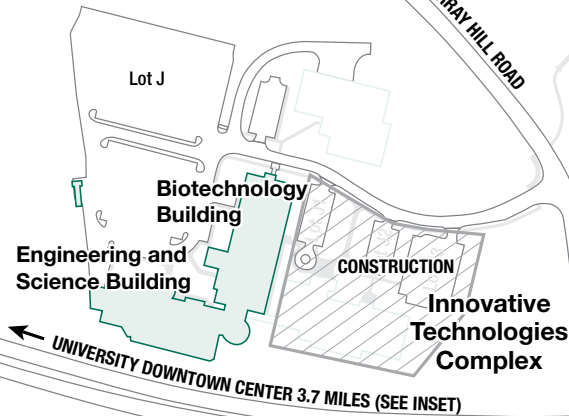

Red oval: C4 Center

Blue oval: Lecture Hall

Purple square: Philosophy department (12th floor, Rm 1207)

University Downtown Center
67 Washington St., Binghamton

Biotechnology Building
Engineering and Science Building
Innovative Technologies Complex

UNIVERSITY DOWNTOWN CENTER 3.7 MILES (SEE INSET)